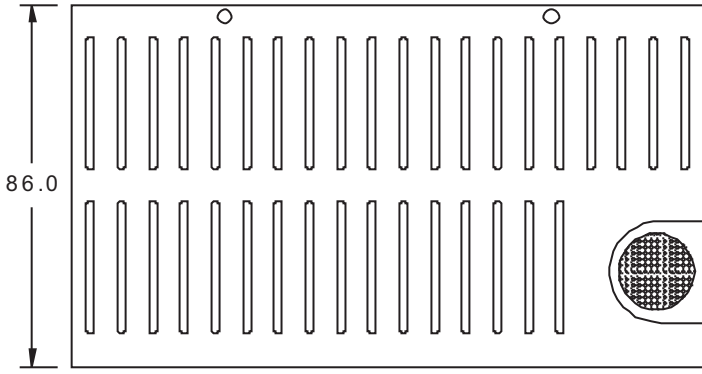

MECHANICAL DRAWING: SILENCER 420 ATX

IDE Drive