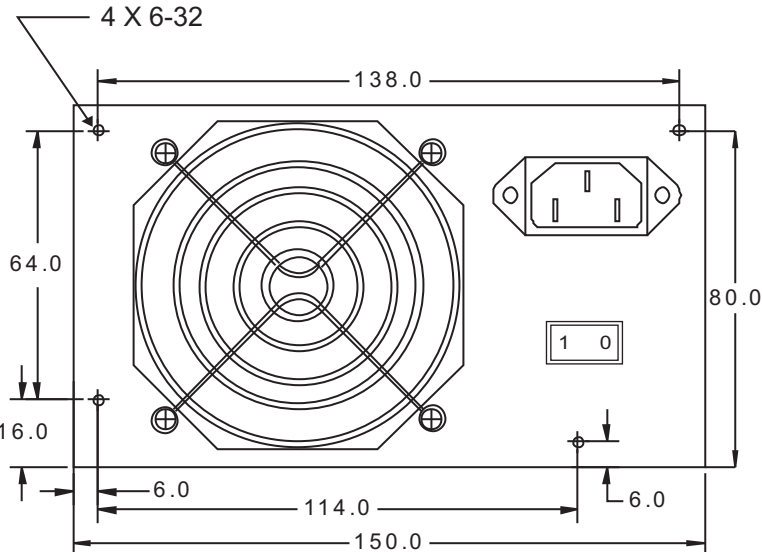

MECHANICAL DRAWING: SILENCER 420 ATX

IDE Drive