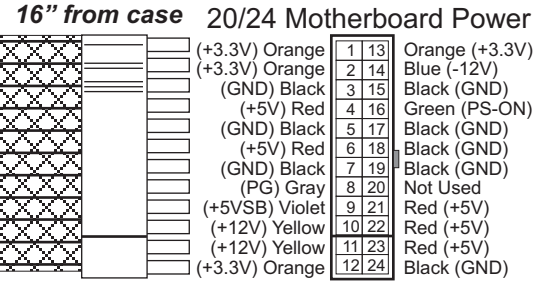

MECHANICAL DRAWING: SILENCER 420 ATX

IDE Drive