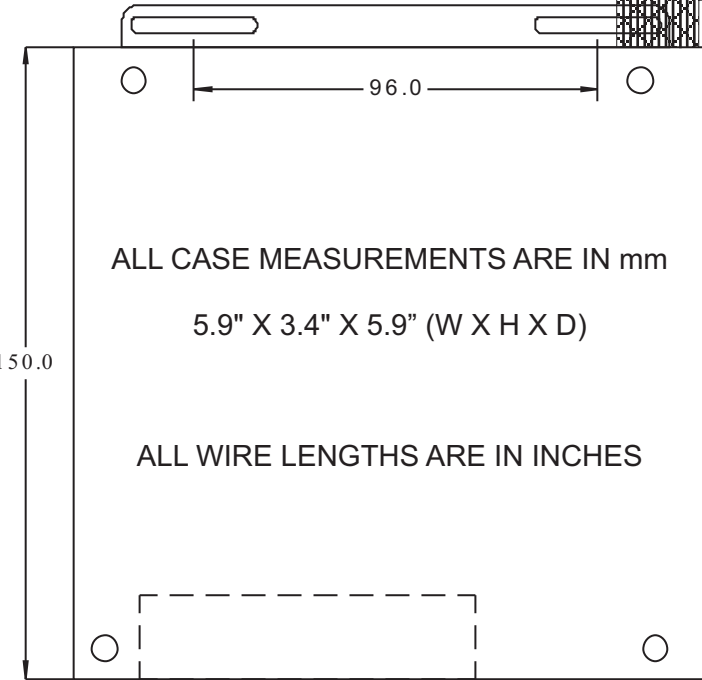

MECHANICAL DRAWING: SILENCER 420 ATX

IDE Drive