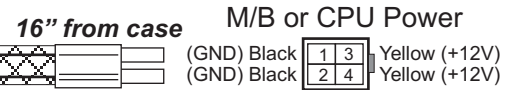

MECHANICAL DRAWING: SILENCER 420 ATX

IDE Drive