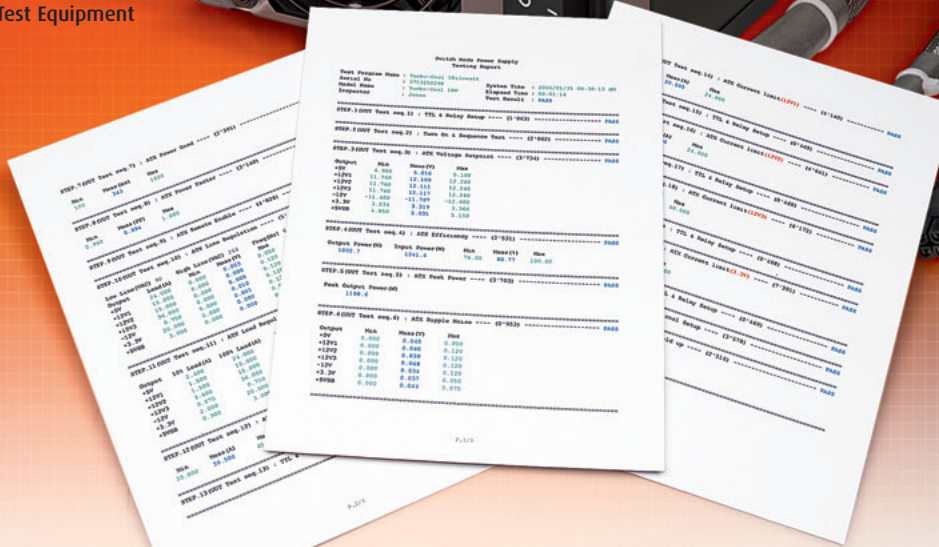

# Certified Performance.

Chroma 8000  
Test Equipment

Our **Turbo-Cool® 1KW**, the world's best performing computer power supply, is the first and *only* unit to come with its own individual **Certified Test Report**. Why the documentation? You deserve honest facts—not hype. With so many companies making false and misleading claims, our unique test program insures that you get what you pay for and that *your* individual power supply will perform according to the industry's most stringent specs.