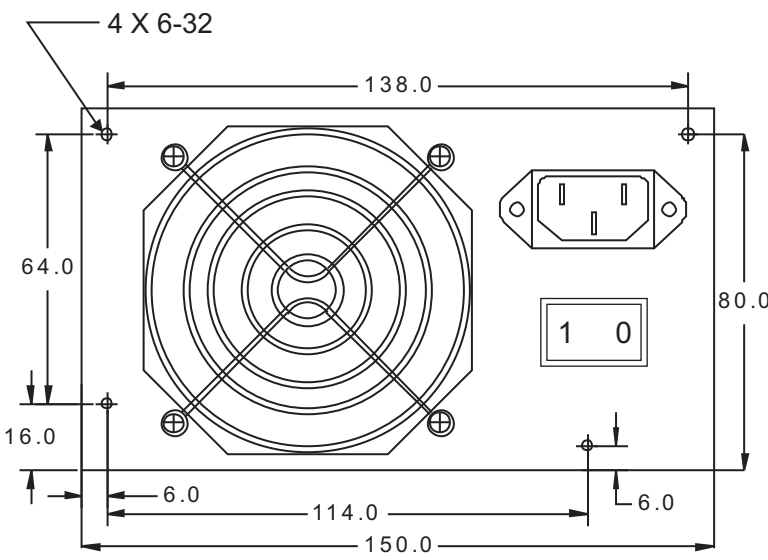

MECHANICAL DRAWING: TURBO-COOL 860W ESA

Serial ATA