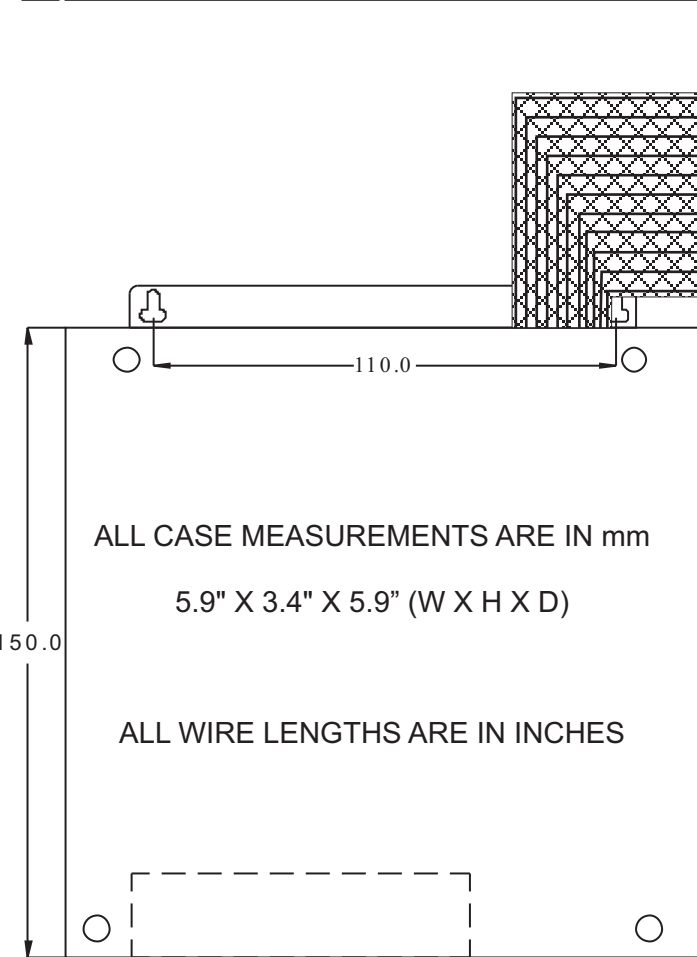

MECHANICAL DRAWING: TURBO-COOL 860W ESA

Serial ATA