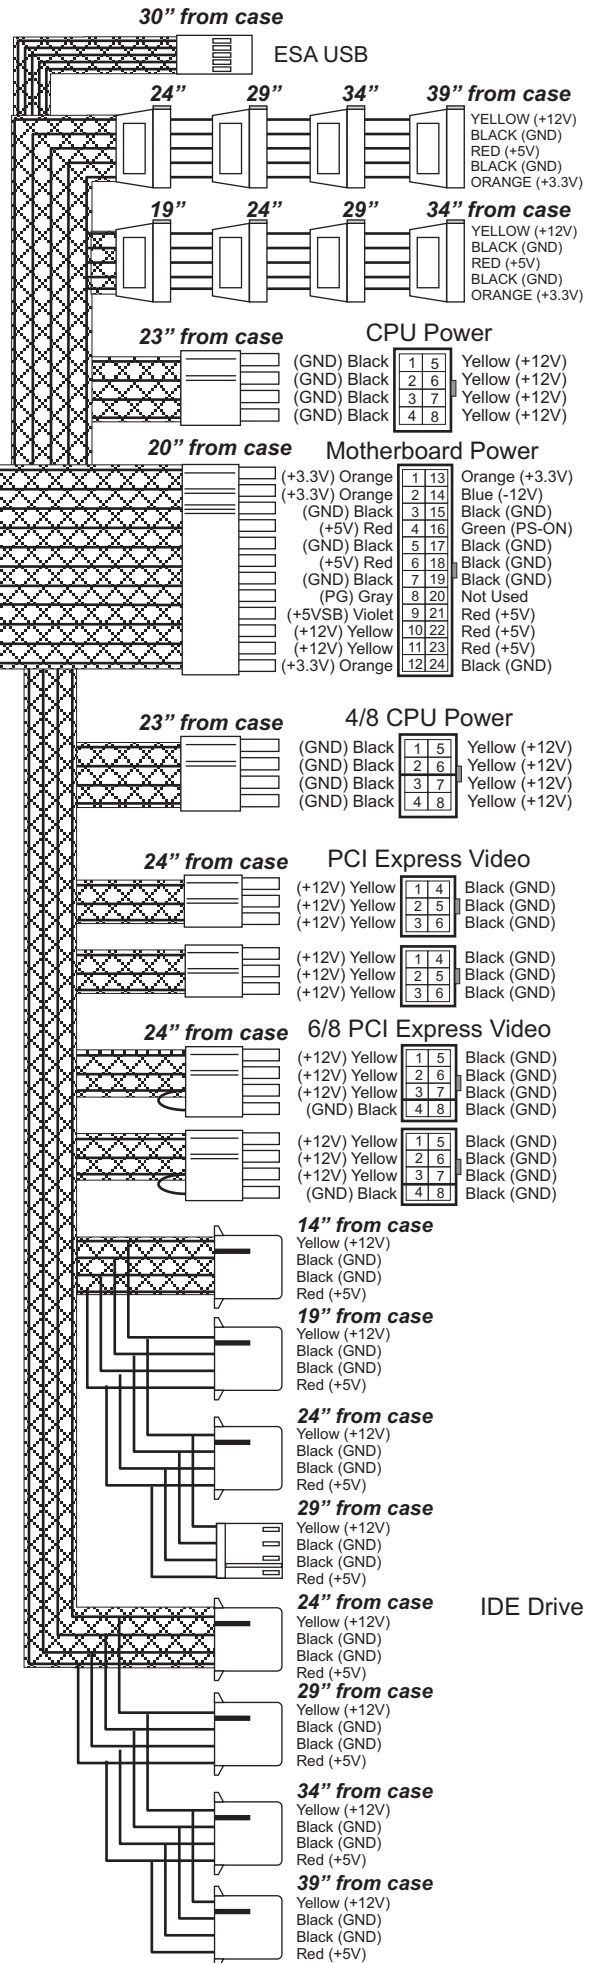

MECHANICAL DRAWING: TURBO-COOL 860W ESA

Serial ATA