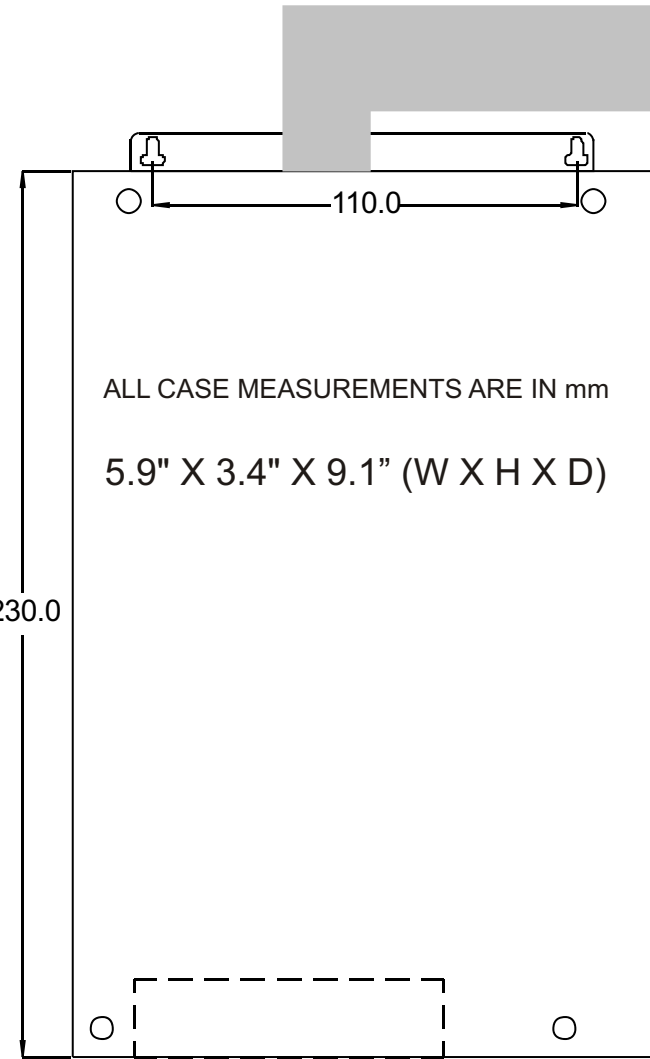

MECHANICAL DRAWING: *TURBO-COOL 850 SSI*

2 x PCI VIDEO

SERIAL ATA