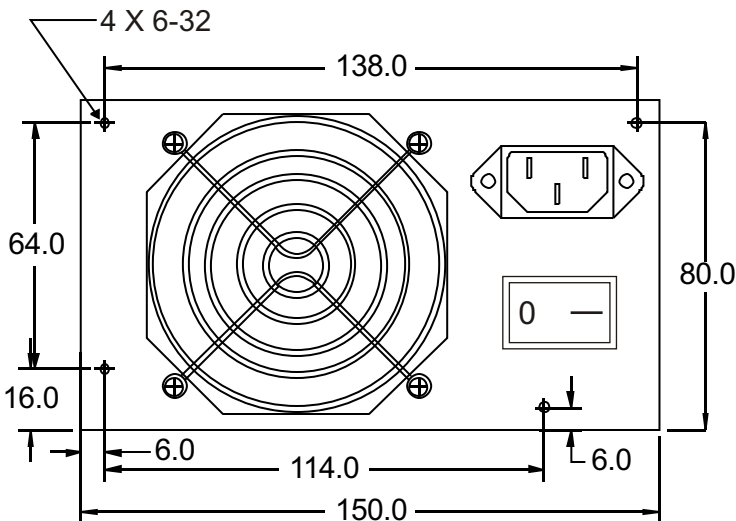

MECHANICAL DRAWING: *TURBO-COOL 850 SSI*

2 x PCI VIDEO

SERIAL ATA