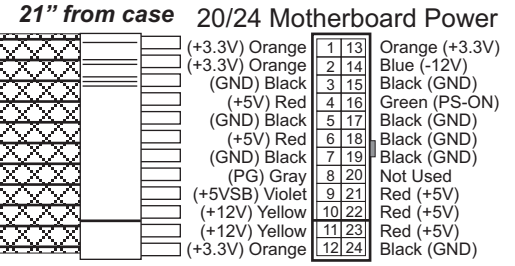

MECHANICAL DRAWING: SILENCER 500 DELL

Serial ATA

IDE Drive