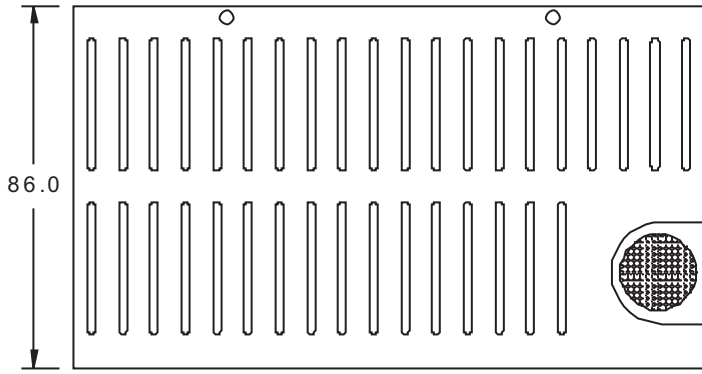

MECHANICAL DRAWING: SILENCER 500 DELL

Serial ATA

IDE Drive