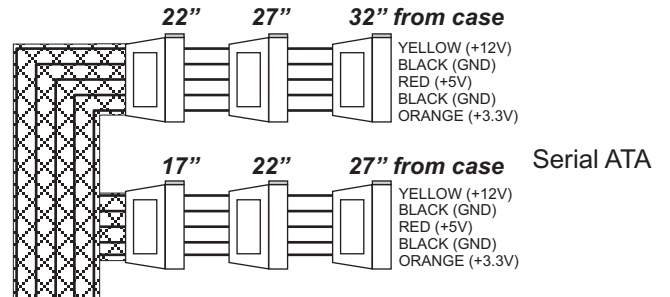

MECHANICAL DRAWING: SILENCER 500 DELL

Serial ATA

IDE Drive