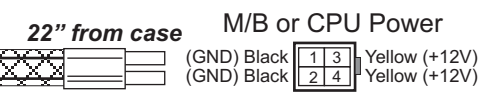

MECHANICAL DRAWING: SILENCER 500 DELL

Serial ATA

IDE Drive