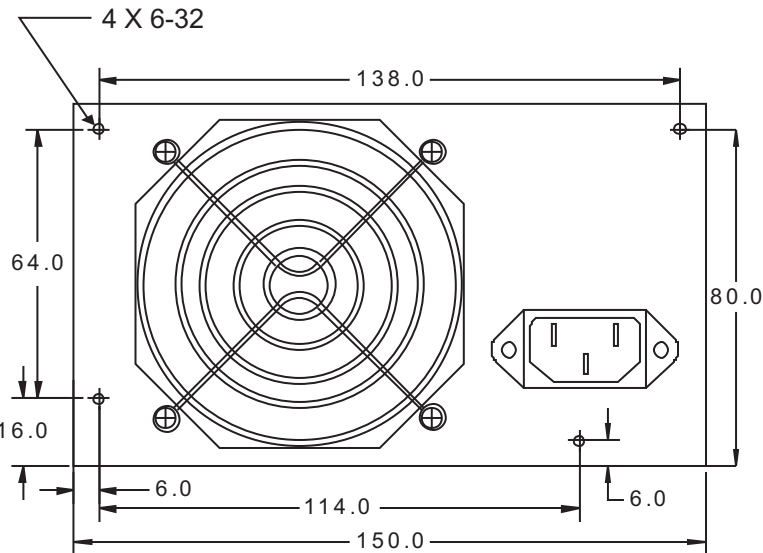

MECHANICAL DRAWING: SILENCER 500 DELL

Serial ATA

IDE Drive