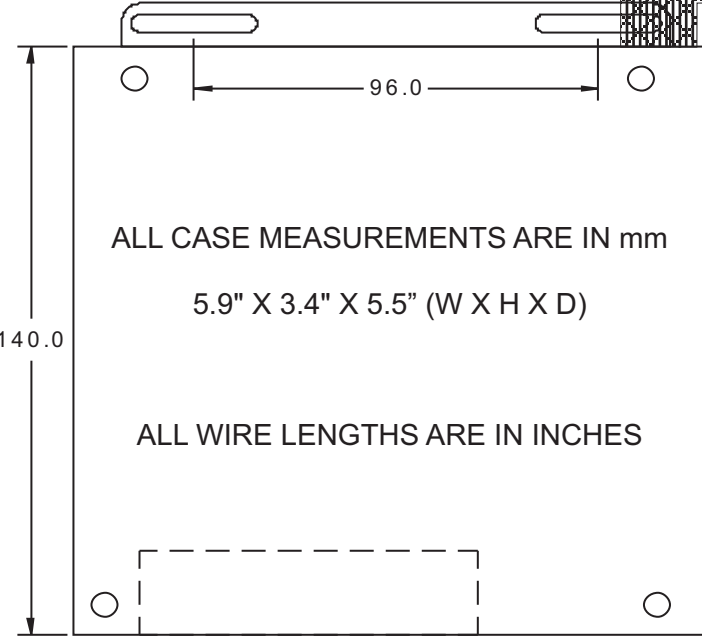

MECHANICAL DRAWING: SILENCER 500 DELL

Serial ATA

IDE Drive