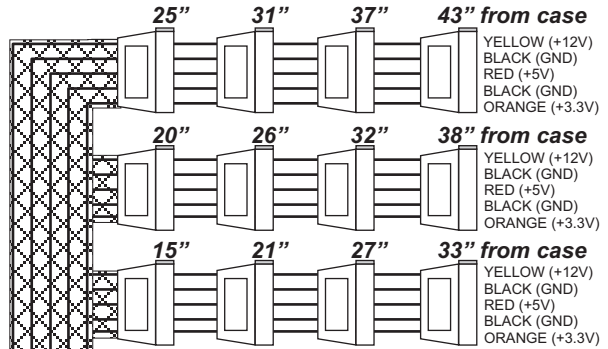

MECHANICAL DRAWING: SILENCER PPCS910

Serial ATA

IDE Drive