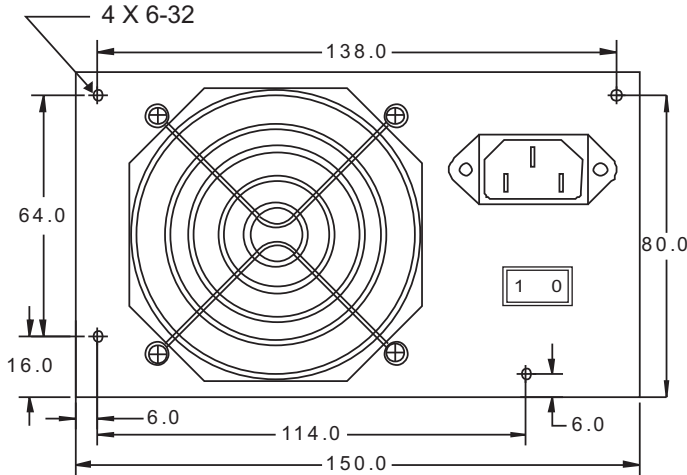

MECHANICAL DRAWING: SILENCER PPCS910

Serial ATA

IDE Drive