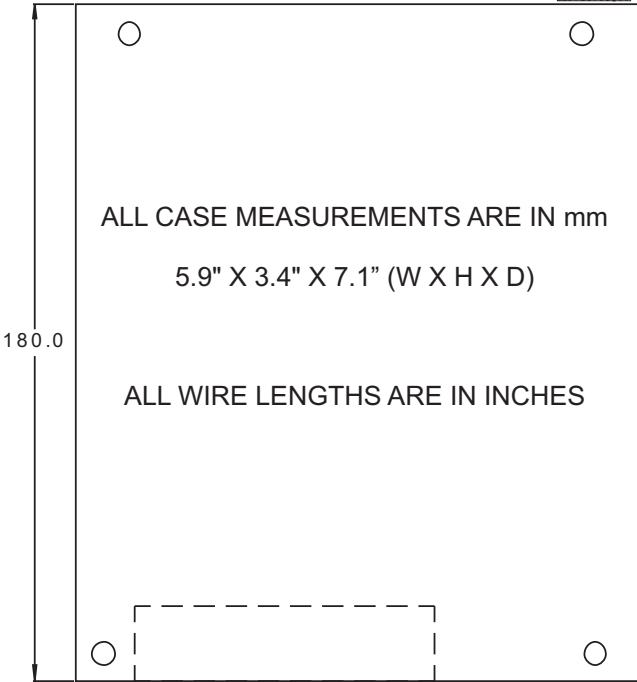

MECHANICAL DRAWING: SILENCER PPCS910

Serial ATA

IDE Drive