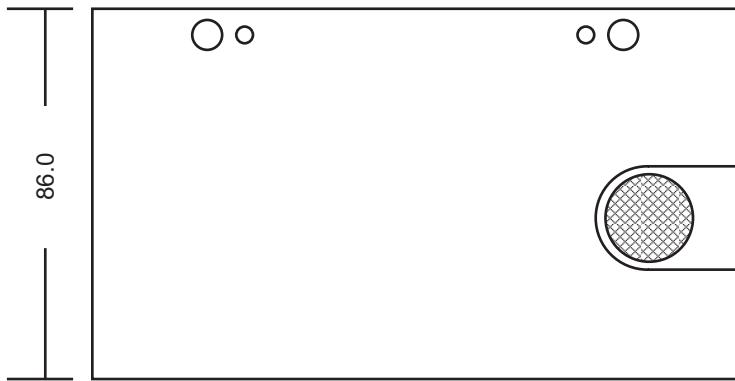

# MECHANICAL DRAWING: 650W Silencer MK II (PPCMK2S650)

ALL CASE MEASUREMENTS ARE IN mm

5.9" X 3.4" X 6.3" (W X H X D)

ALL WIRE LENGTHS ARE IN INCHES